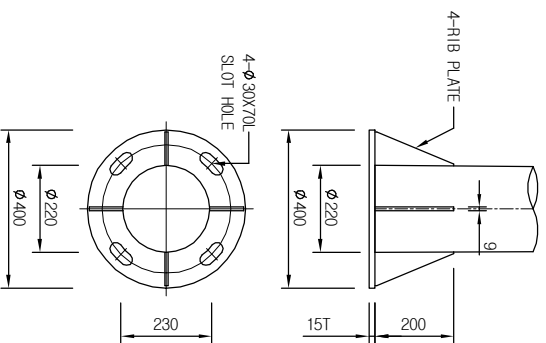

DETAIL: ARM

DETAIL: SOCKET PIPE

DETAIL: 안정기 부착구

BASE PLATE DETAIL